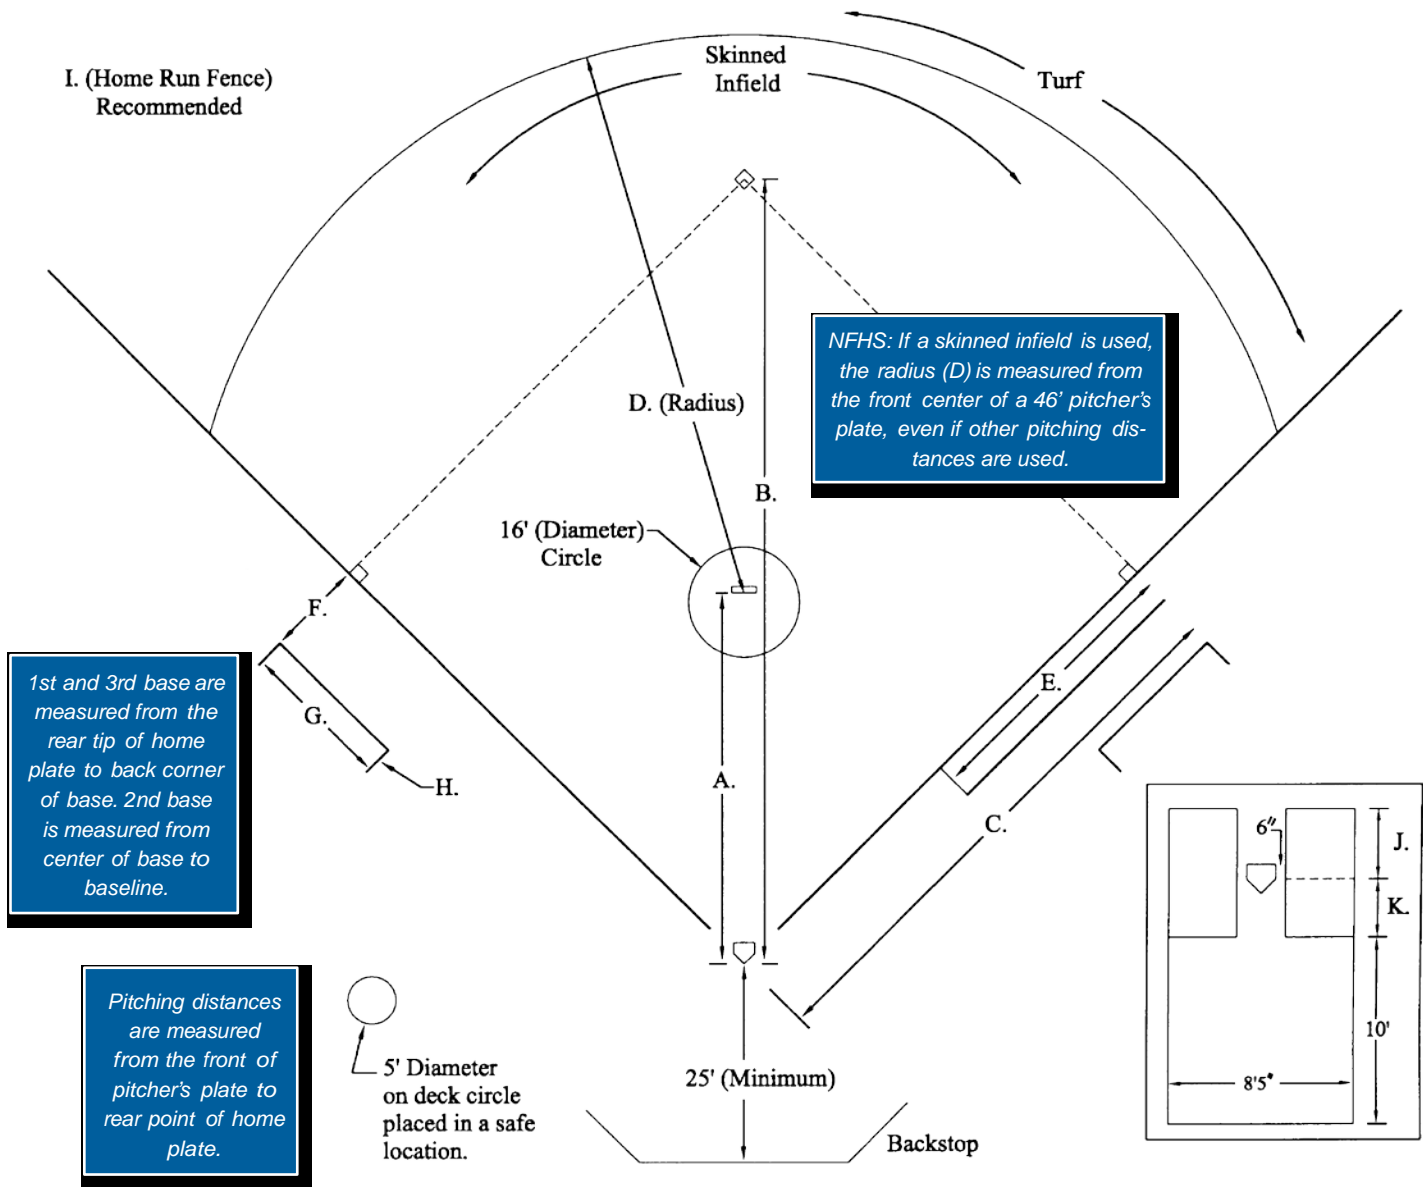

softball measurements

Softball Field Measurements by Group

Group	Type/AGe	A	b	c	d	e	f	G	h	i	j	k
College	FASTPITCH / FEMALE	43'	84'-10"	60'	60'	30'	8'	15'	3'	190'-220'	4'	3'
High School	FASTPITCH / FEMALE	40'	84'-10"	60'	60'	30'	8'	15'	3'	200'-225'	4'	3'
A.S.A Adult	FASTPITCH / WOMEN	40'	84'-10"	60'	60'	30'	8'	15'	3'	200'-250'	4'	3'
	FASTPITCH / MEN	46'	84'-10"	60'	60'	30'	8'	15'	3'	225'-250'	4'	3'
	SLOWPITCH / WOMEN / MEN	50'	91'-9"	65'	65'	32'	8'	15'	3'	265'-315'	4'	3'
A.S.A Youth	FASTPITCH / GIRLS/ 10U	35'	77'-9"	55'	55'	27'	8'	15'	3'	150'-175'	4'	3'
	FASTPITCH / GIRLS/ 12U	40'	84'-10"	60'	60'	30'	8'	15'	3'	175'-200'	4'	3'
	FASTPITCH / GIRLS/ 14U	43'	84'-10"	60'	60'	30'	8'	15'	3'	175'-200'	4'	3'
	FASTPITCH / GIRLS/ 16U/ 18U	43'	84'-10"	60'	60'	30'	8'	15'	3'	200'-225'	4'	3'
A.F.A Youth	FASTPITCH / GIRLS/ 12U	38'	84'-10"	60'	60'	30'	8'	15'	3'		4'	3'
	FASTPITCH / 14U / 16U / 18U	40'	84'-10"	60'	60'	30'	8'	15'	3'		4'	3'
USSSA Adult	SLOWPITCH / MEN 12"	46'	91'-9"	65'	65'	32'	10'	10'	5'	300'-315'	3'	2.5'
	SLOWPITCH / WOMEN 11"	46'	91'-9"	65'	65'	32'	10'	10'	5'	250'+	3'	2.5'
SCMAF Adult	SLOWPITCH / MEN / WOMEN	50'	84'-10"	60'	60'	30'	6'	15'	3'	250'+	4'	3'
	FASTPITCH / MEN	46'	84'-10"	60'	60'	30'	6'	15'	3'	250'+	4'	3'
	FASTPITCH / WOMEN	40'	84'-10"	60'	60'	30'	6'	15'	3'	250'+	4'	3'